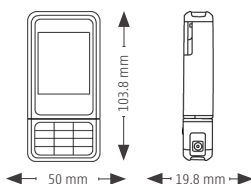

**** Operation times vary depending on the network and usage.

Available colors

Red/White Grey/White Grey/Black Black

Dimensions

Weight: 130 g

www.europe.nokia.com/3250