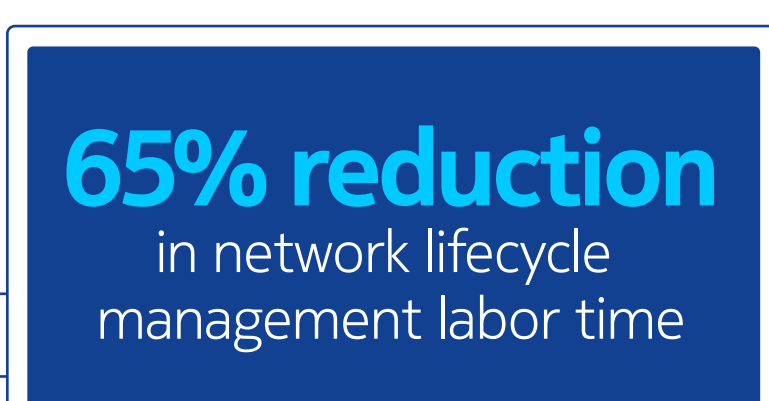

Create new horizons with network automation

Transform your IP network's operations inside and out with productive process automation

Unlock IP network KPI benefits:

Service fulfillment:

— Significant reduction in manual labor time required to create and activate new services

— Decrease order fallout by standardizing templates, scenarios, and customer journeys

+ Enhance the accuracy of deletion processes and reduce the need for equipment audits

Network lifecycle management:

— Significantly reduce manual workloads for the provisioning and upgrade of equipment

+ Automate network discovery processes and updates to router and interface configurations

Network and service assurance:

🔍 Identify, correlate, and resolve faults and alarms faster

📄 Significantly reduce the number of tickets requiring manual correlation

🎯 Troubleshoot and triage root cause issues quicker

Overall network automation:

■ Service fulfillment ■ Network lifecycle management ■ Network and service assurance

Discover how automation can enhance the productivity of your networks in the report <https://onestore.nokia.com/asset/210799>

Product code: CID210801 (September)