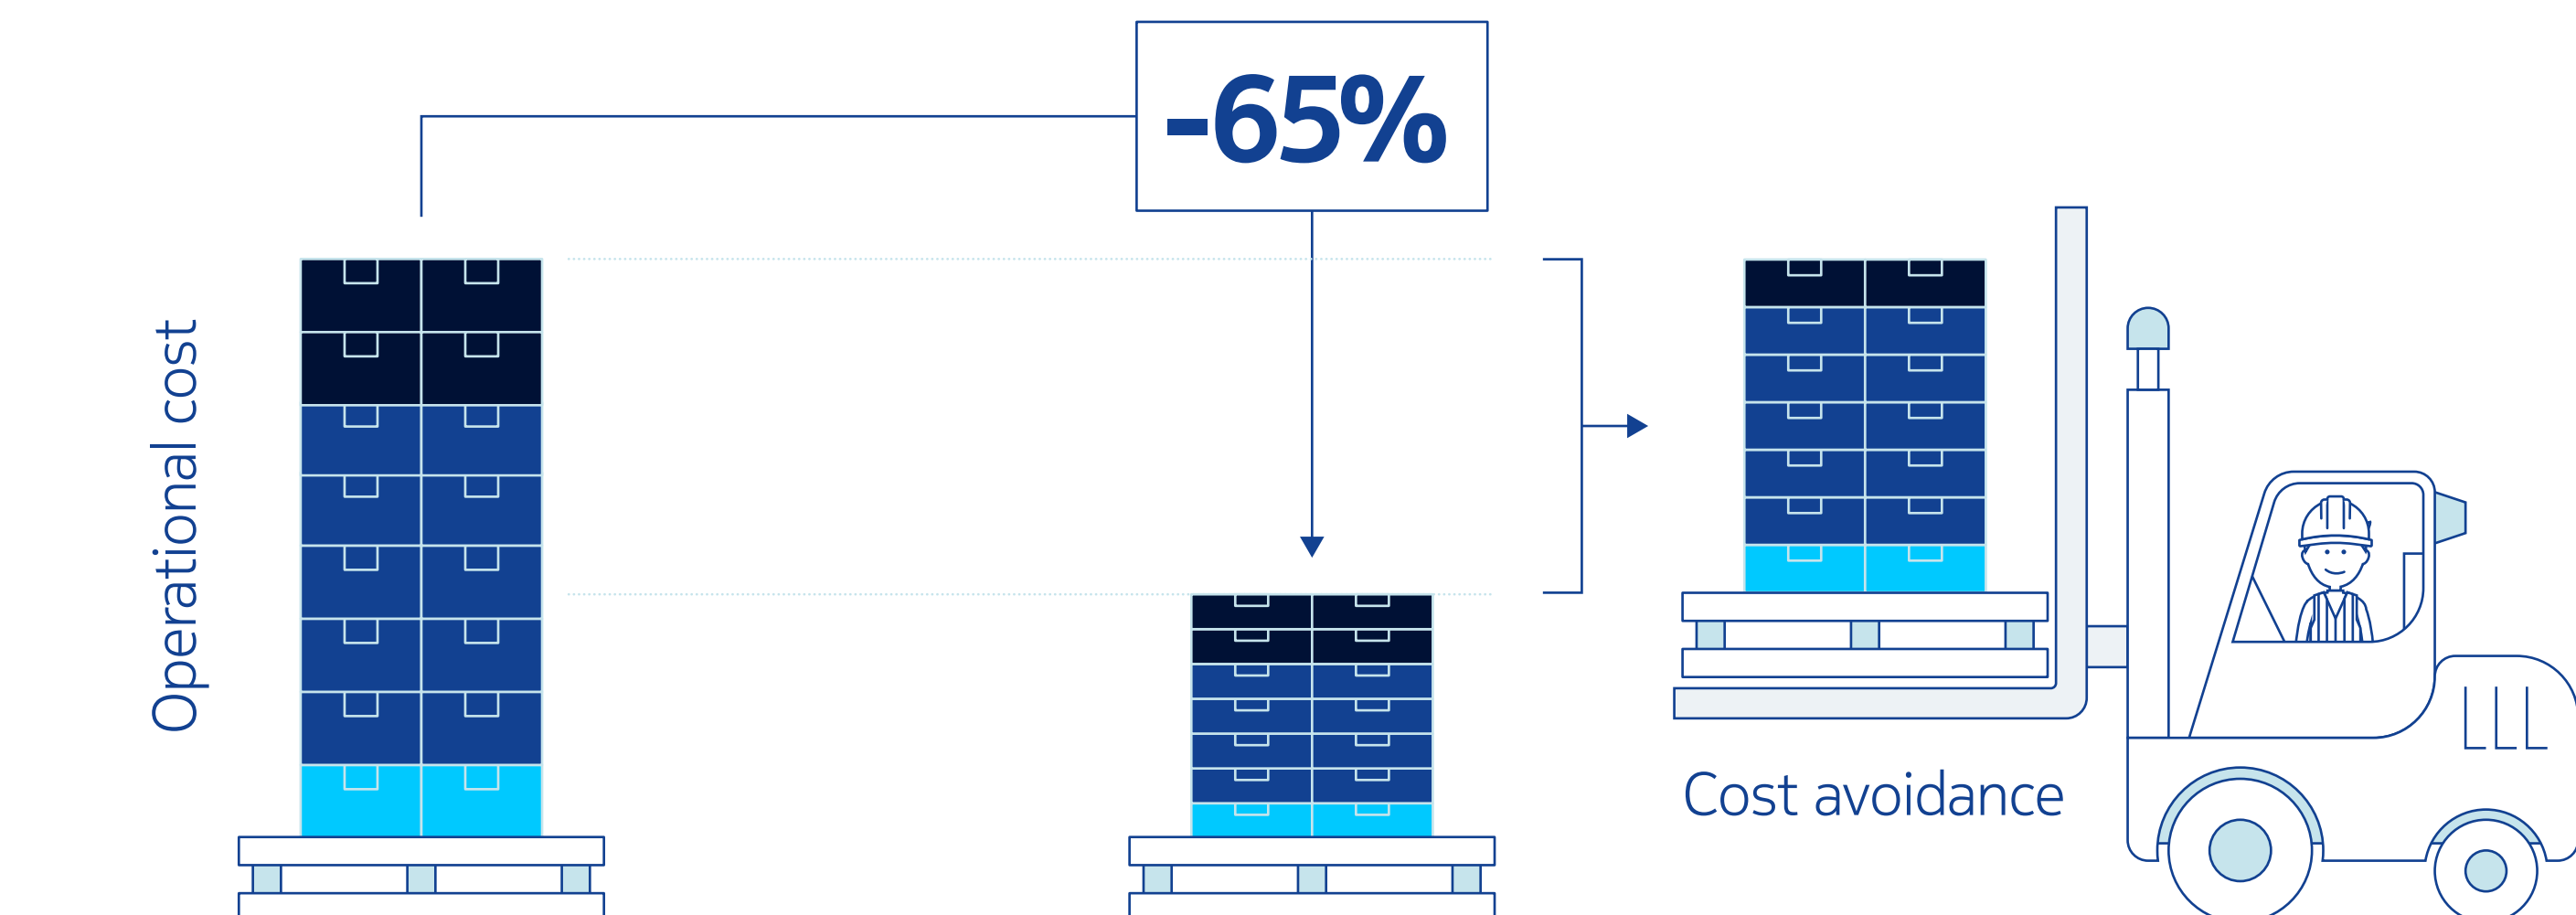

■ Service fulfillment ■ Network lifecycle management ■ Network and service assurance

Discover how automation can enhance the productivity of your networks in the report <https://onestore.nokia.com/asset/210799>

Product code: CID210801 (September)