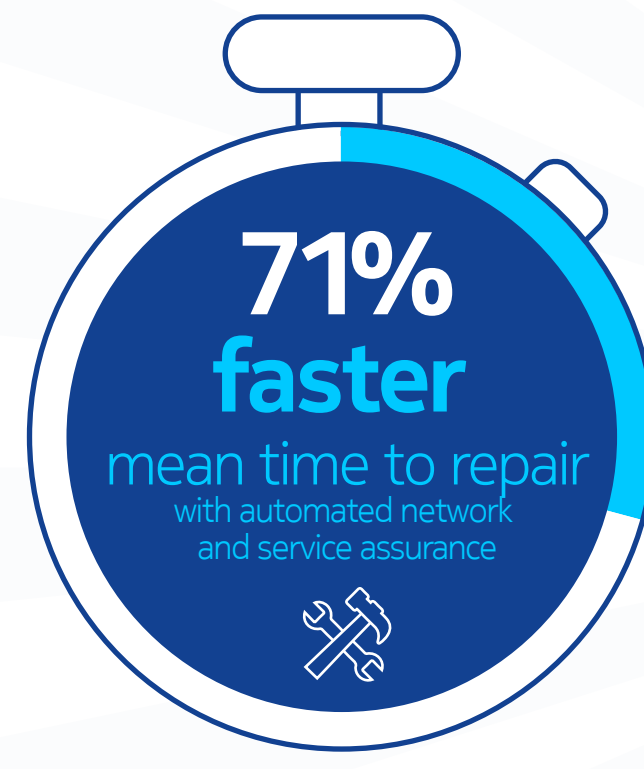

Create new horizons with network automation

Transform your IP network's operations inside and out with productive process automation

Unlock IP network KPI benefits:

Service fulfillment:

— Significant reduction in manual labor time required to create and activate new services

— Decrease order fallout by standardizing templates, scenarios, and customer journeys

+ Enhance the accuracy of deletion processes and reduce the need for equipment audits

Network lifecycle management:

— Significantly reduce manual workloads for the provisioning and upgrade of equipment

+ Automate network discovery processes and updates to router and interface configurations

Network and service assurance:

🔍 Identify, correlate, and resolve faults and alarms faster

📄 Significantly reduce the number of tickets requiring manual correlation