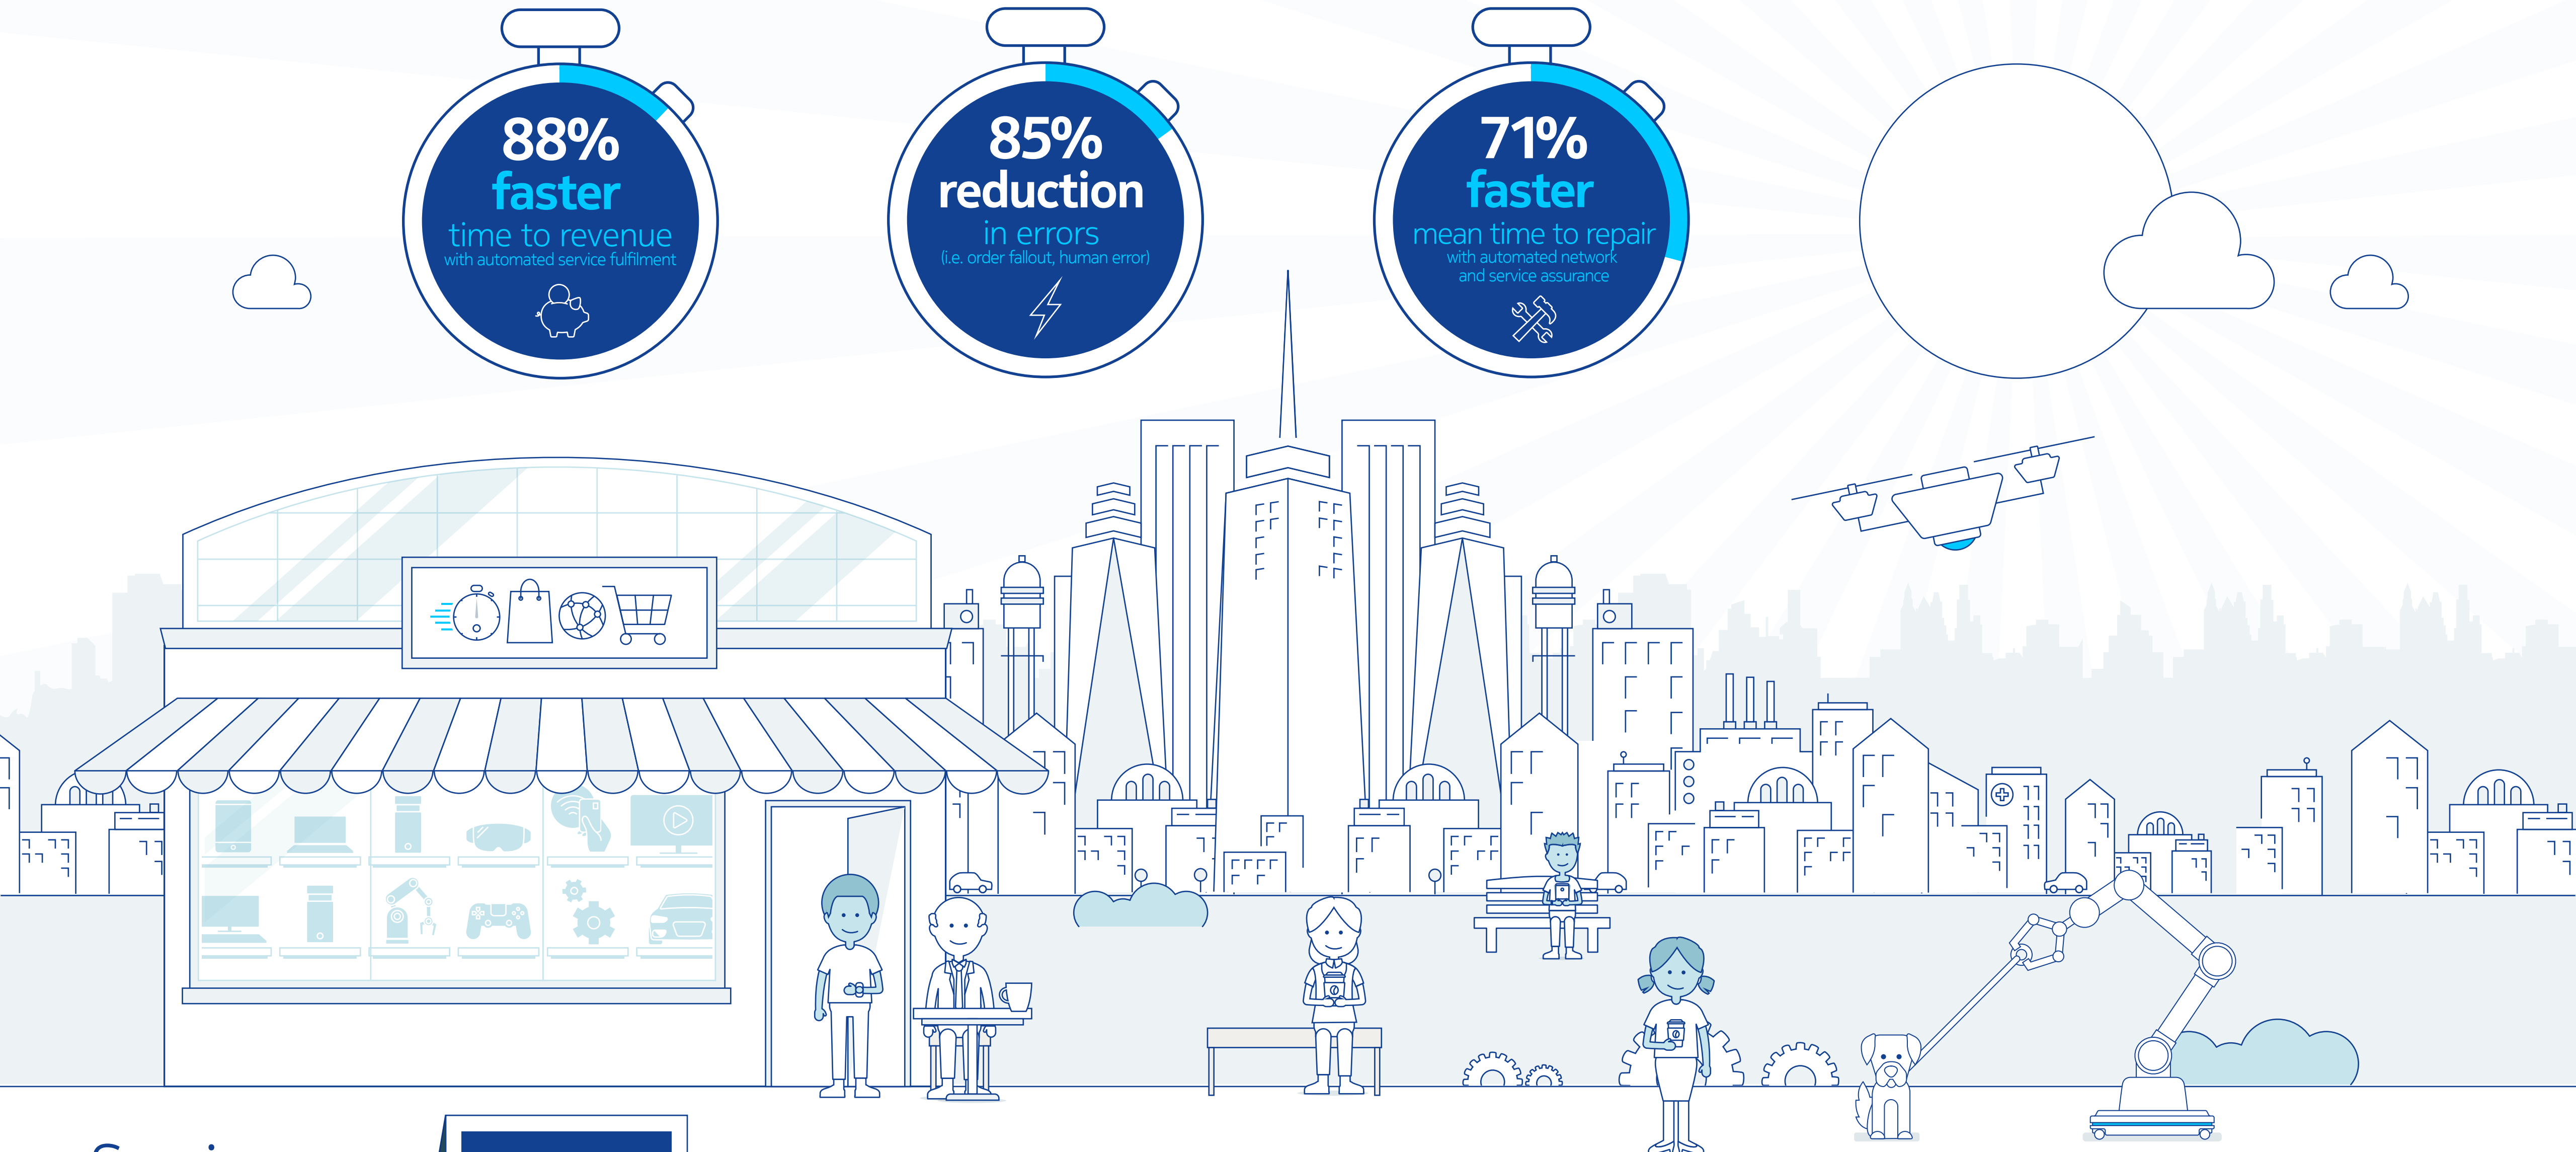

Create new horizons with network automation

Transform your IP network's operations inside and out with productive process automation

Unlock IP network KPI benefits:

Service fulfillment:

— Significant reduction in manual labor time required to create and activate new services

— Decrease order fallout by standardizing templates, scenarios, and customer journeys

+ Enhance the accuracy of deletion processes and reduce the need for equipment audits

Network lifecycle management:

— Significantly reduce manual workloads for the provisioning and upgrade of equipment