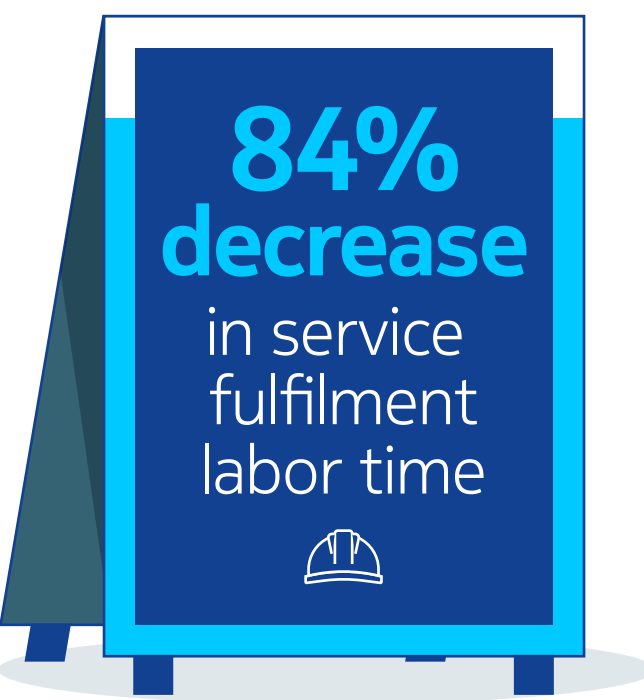

Create new horizons with network automation

Transform your IP network's operations inside and out with productive process automation

Unlock IP network KPI benefits:

Service fulfillment:

— Significant reduction in manual labor time required to create and activate new services

— Decrease order fallout by standardizing templates, scenarios, and customer journeys

+ Enhance the accuracy of deletion processes and reduce the need for equipment audits

Network lifecycle management:

— Significantly reduce manual workloads for the provisioning and upgrade of equipment